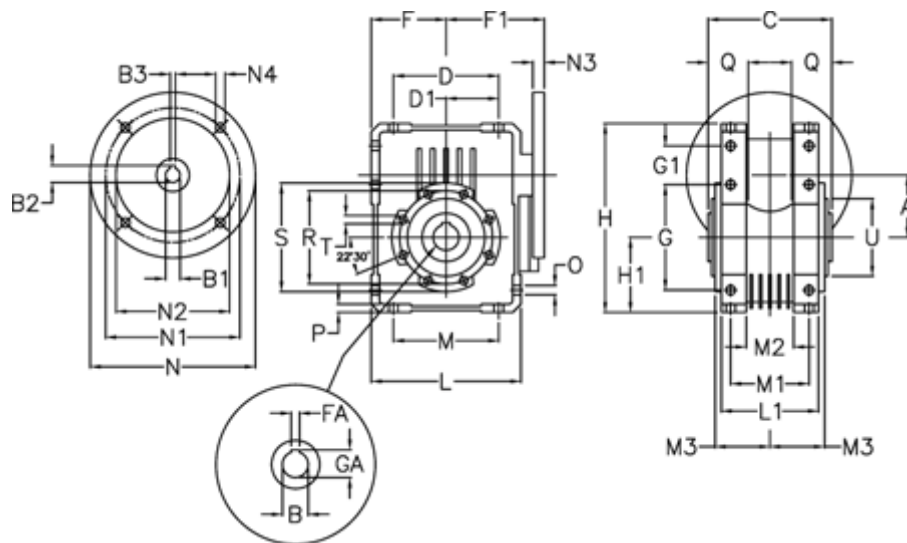

Article number: 392208601574516

Description: Worm Gear with Torque Limiter
W86 L1-U-15-P112 B5

Measures

A = 86.9	F = 100	L = 200	N2 = 180	T = M10x18
B = 35	F1 = 136	L1 = 125	N3 = 13	U = 110
B1 E7 = 28	FA = 10	M = 144	N4 = 12.5	
B2 = 31.3	G = 144	M1 = 101	O = 11.5	
B3 H9 = 8	G1 = 45.5	M2 = 57	P = 11	
C = 140	GA = 38.3	M3 = 64.5	Q = 45	
D = 144	H = 245.5	N = 250	R = 130	
D1 = 72	H1 = 100	N1 = 215	S = 150	